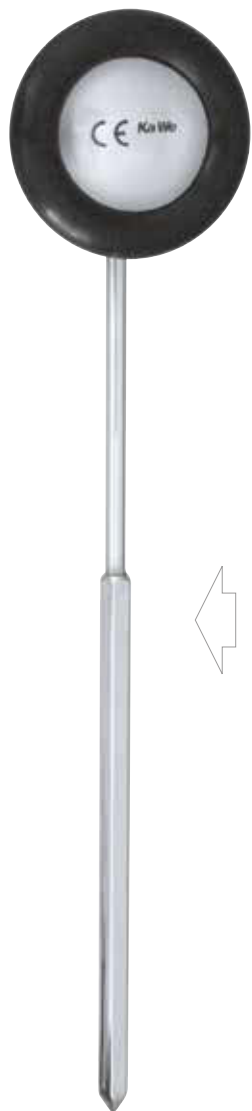

7

Reflexhämmer

Reflex Hammers

COLORFLEX

147

Colorflex

- Reflexhammer
- groß
- schwarz
- mit neurologischer Tastspitze

- reflex hammer
- large
- black
- with neurological sensor tip

ca. | approx. 22 cm
ca. | approx. 100 g

REF 07.15204.021

Colorflex

- Reflexhammer
- groß
- blau
- mit neurologischer Tastspitze

- reflex hammer
- large
- blue
- with neurological sensor tip

ca. | approx. 22 cm
ca. | approx. 100 g

REF 07.15204.031

Colorflex

- Reflexhammer
- groß
- grau
- mit neurologischer Tastspitze

- reflex hammer
- large
- grey
- with neurological sensor tip

ca. | approx. 22 cm
ca. | approx. 100 g

REF 07.15204.262

BABINSKY

ROSSIER

148

Babinsky

- Reflexhammer
- Metallgriff umschraubbar

- reflex hammer
- metal handle, interchangeable with screw fitting

Ø 45 mm
ca. | approx. 21 cm
ca. | approx. 85 g

REF 07.05100.001