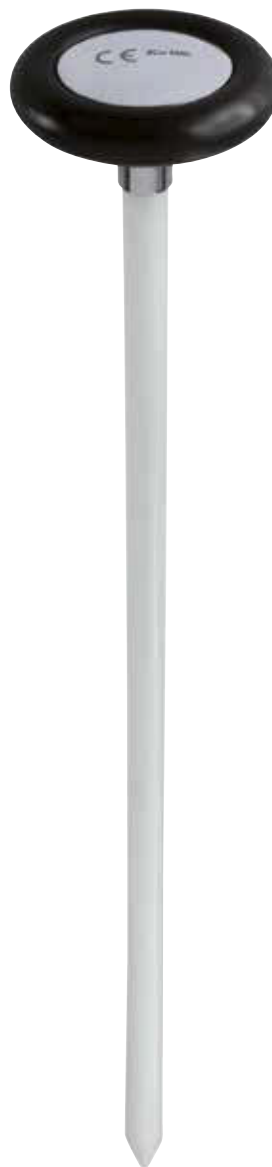

7

Reflexhämmer

Reflex Hammers

COLORFLEX

147

Colorflex

- Reflexhammer
- groß
- schwarz
- mit neurologischer Tastspitze

- reflex hammer
- large
- black
- with neurological sensor tip

ca. | approx. 22 cm
ca. | approx. 100 g

REF 07.15204.021

Colorflex

- Reflexhammer
- groß
- blau
- mit neurologischer Tastspitze

- reflex hammer
- large
- blue
- with neurological sensor tip

ca. | approx. 22 cm
ca. | approx. 100 g

REF 07.15204.031

Colorflex

- Reflexhammer
- groß
- grau
- mit neurologischer Tastspitze

- reflex hammer
- large
- grey
- with neurological sensor tip

ca. | approx. 22 cm
ca. | approx. 100 g

REF 07.15204.262

BABINSKY

ROSSIER

148

Babinsky

- Reflexhammer
- Metallgriff umschraubbar

- reflex hammer
- metal handle, interchangeable with screw fitting

Ø 45 mm
ca. | approx. 21 cm
ca. | approx. 85 g

REF 07.05100.001